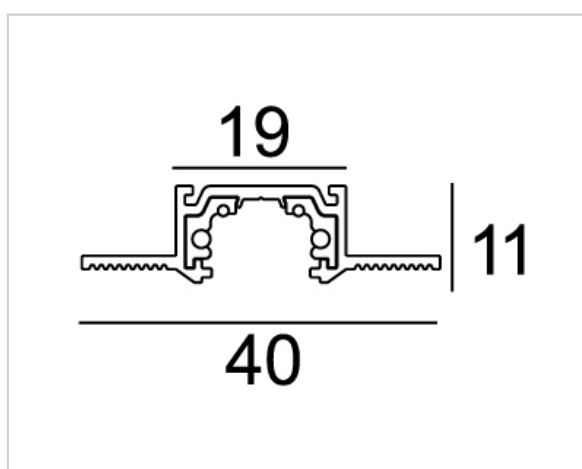

Trimless Track

LXTS-40R

Our versatile Trimless Track designed to offer precision illumination, allowing you to accentuate spaces with style and functionality.

Product Details

Cone	Black
Fixture Color	Black
Function	Fixed
Dimensions	1000*40*11 mm
Cutout Dia.	40*11