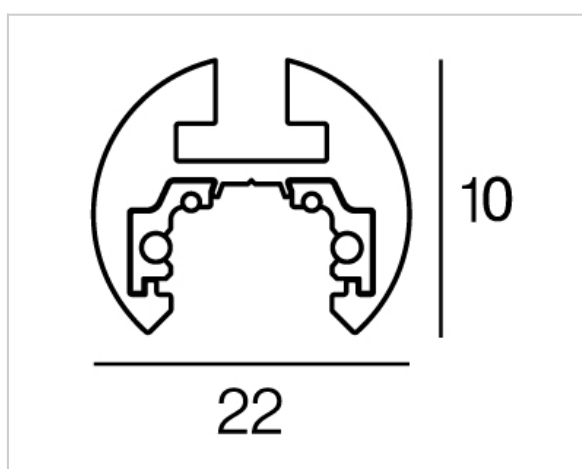

Suspended Track

LXTS-22H

Our versatile Suspended Track designed to offer precision illumination, allowing you to accentuate spaces with style and functionality.

Product Details

Cone	Black
Fixture Color	Black
Function	Fixed
Dimensions	1000*22*10 mm
Cutout Dia.	22*10