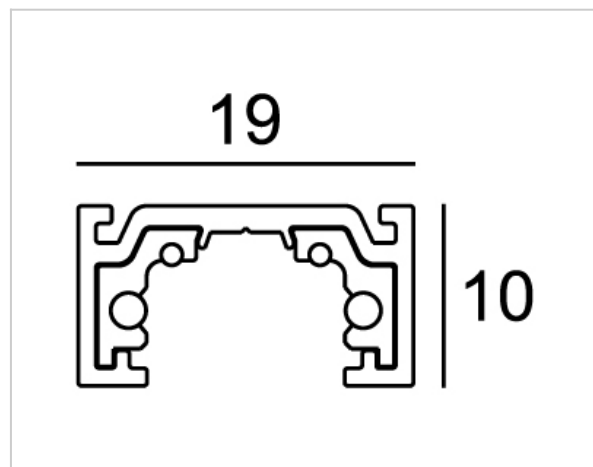

Surface Track

LXTS-19E

Our versatile Surface Tracks designed to offer precision illumination, allowing you to accentuate spaces with style and functionality.

Product Details

Cone	Black
Fixture Color	Black
Function	Fixed
Dimensions	1000*19*10 mm
Cutout Dia.	19 mm