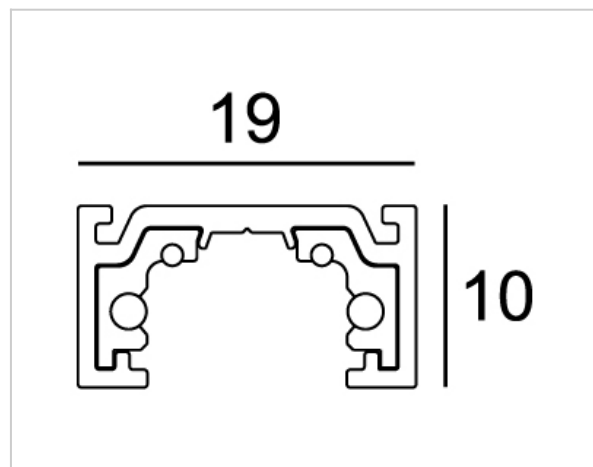

Curved Track

LXTC-19E

Our versatile Curved Tracks designed to offer precision illumination, allowing you to accentuate spaces with style and functionality.

Product Details

| | |
|----------------------|---------------|
| Cone | Black |
| Fixture Color | Black |
| Function | Fixed |
| Dimensions | 1000*19*10 mm |
| Cutout Dia. | 19*10 mm |